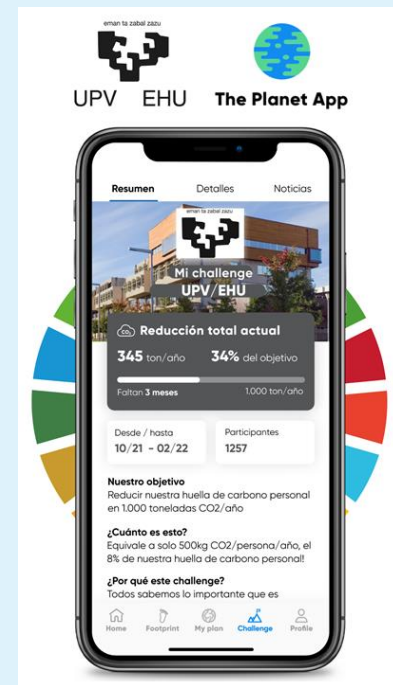

The Planet App

UPV/EHU's sustainable living challenge

Calculate your carbon footprint, set up your sustainability plan by taking specific actions and changing daily habits, and learn with our courses about sustainability.

<https://www.ehu.eus/es/web/iraunkortasuna/reto-vida-sostenible>