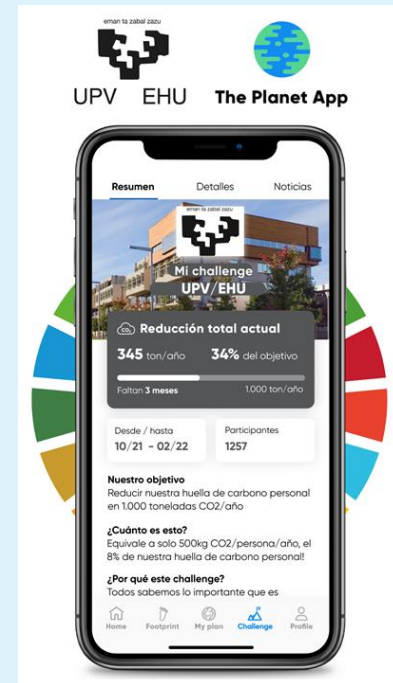

Join us!

Sustainability in the UPV/EHU

ATTUNE Project:

Activate the University for Climate Change

Addresses Climate Change in the university with guidelines to be more sustainable and promotes action from the whole university community.

Follow us on Instagram!

The Planet App

UPV/EHU's sustainable living challenge

Calculate your carbon footprint, set up your sustainability plan by taking specific actions and changing daily habits, and learn with our courses about sustainability.

<https://www.ehu.eus/es/web/iraunkortasuna/reto-vida-sostenible>

Sustainability in the UPV/EHU

Campus Bizia Living Lab

Collaborative process between university staff and students to respond to sustainability challenges within the university.